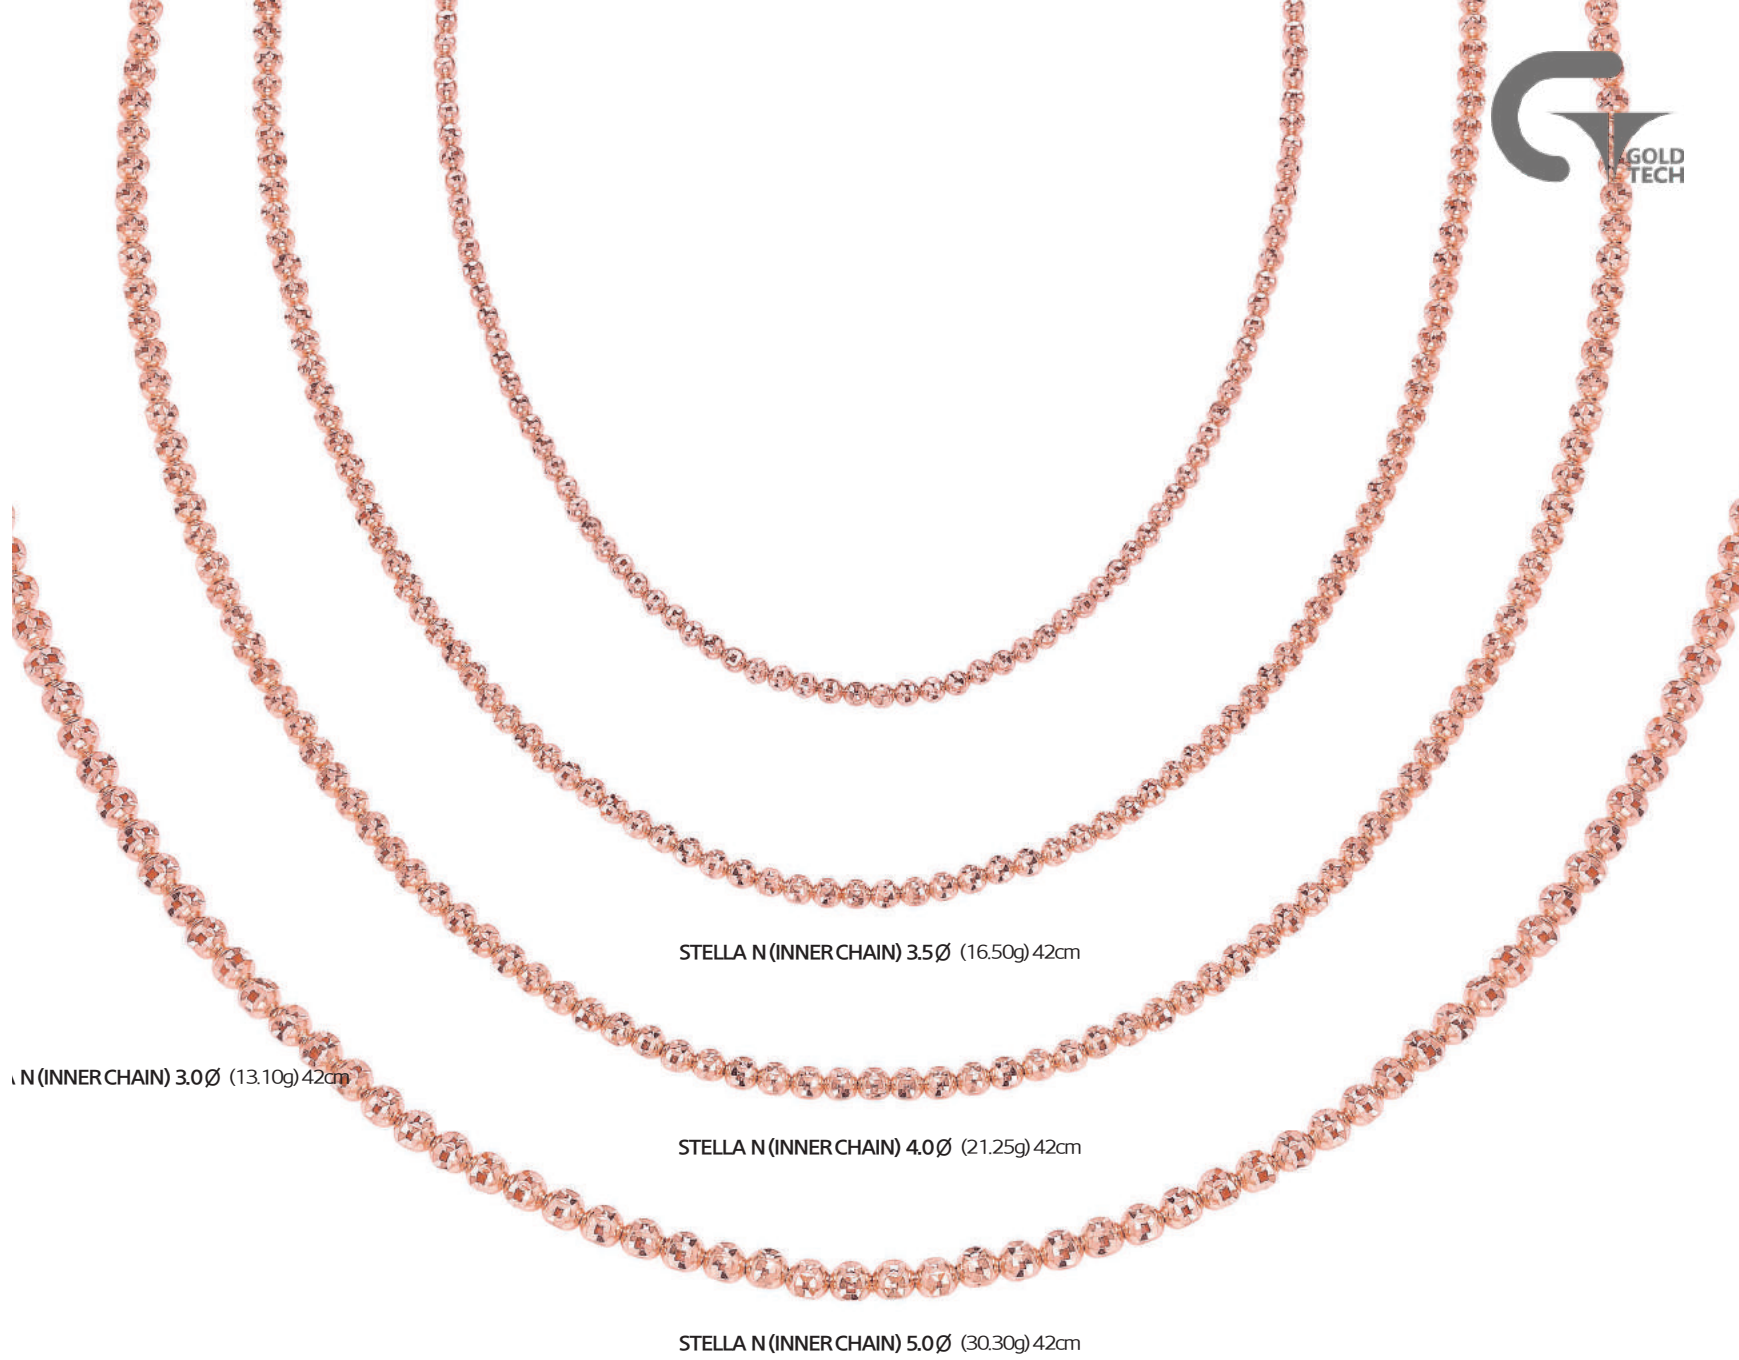

STELLA N (INNER CHAIN) 3.5Ø (16.50g) 42cm

STELLA N (INNER CHAIN) 3.0Ø (13.10g) 42cm

STELLA N (INNER CHAIN) 4.0Ø (21.25g) 42cm

STELLA N (INNER CHAIN) 5.0Ø (30.30g) 42cm