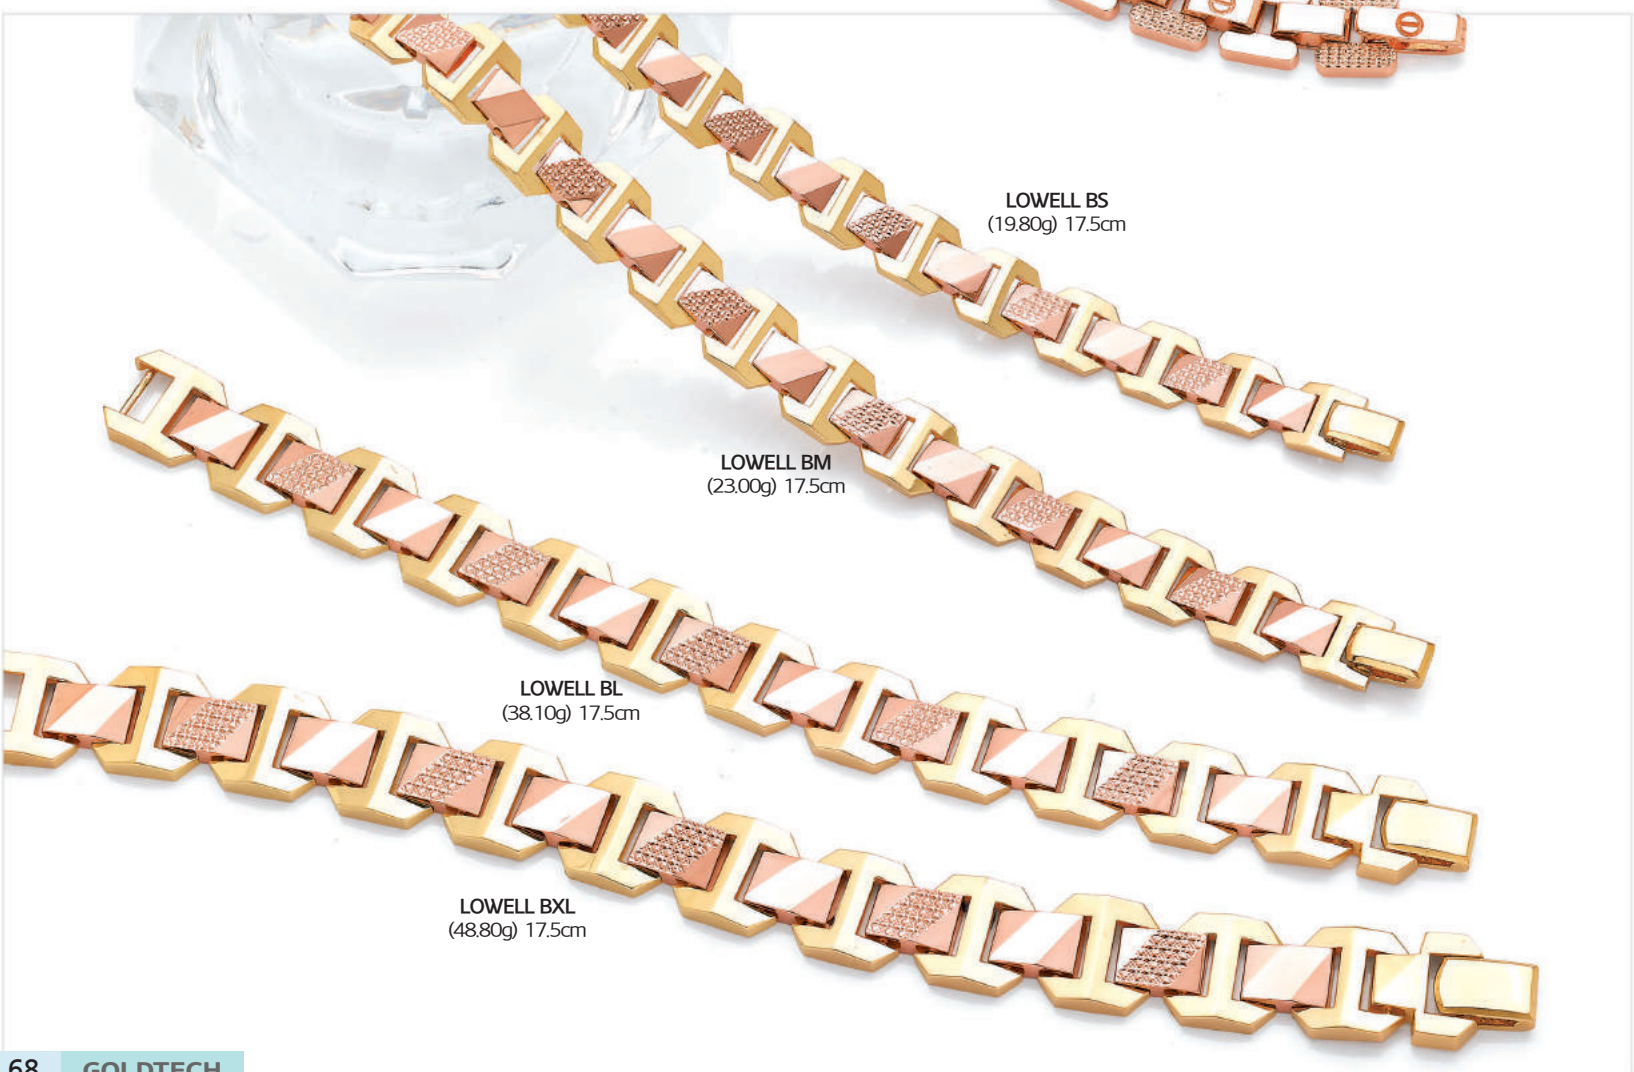

SHINY BL
(32.00g) 17.5cm

NADIA BXL
(42.50g) 17.5cm

LOWELL BS
(19.80g) 17.5cm

LOWELL BM
(23.00g) 17.5cm

LOWELL BL
(38.10g) 17.5cm

LOWELL BXL
(48.80g) 17.5cm