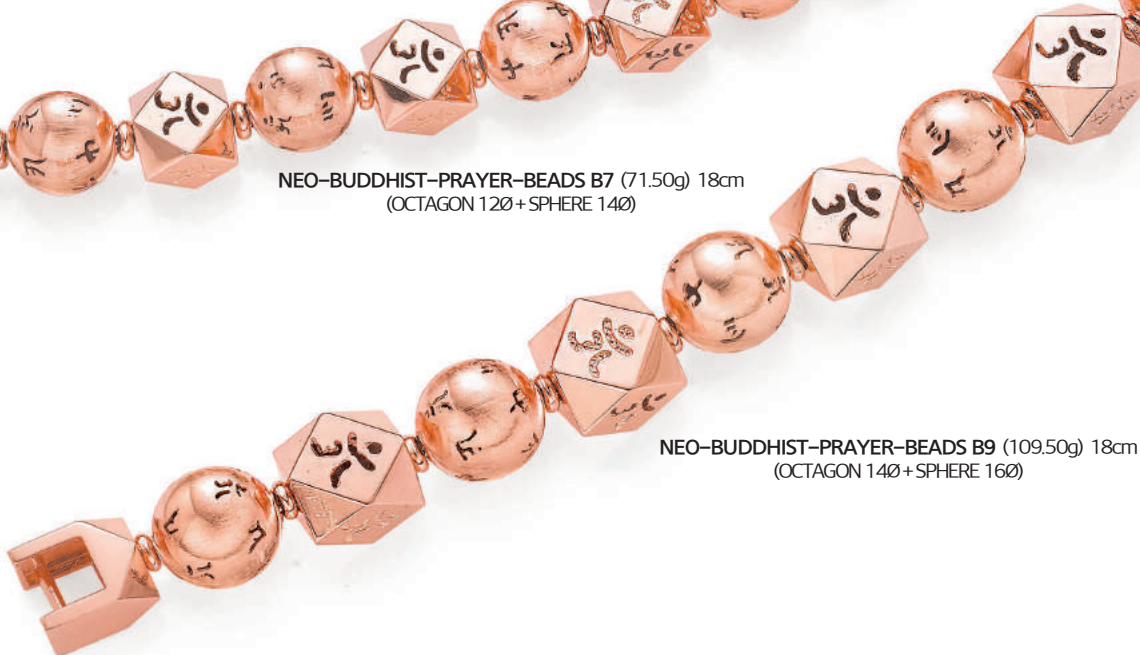

NEO-BUDDHIST-PRAYER-BEADS B9 (109.50g) 18cm
(OCTAGON 14Ø + SPHERE 16Ø)