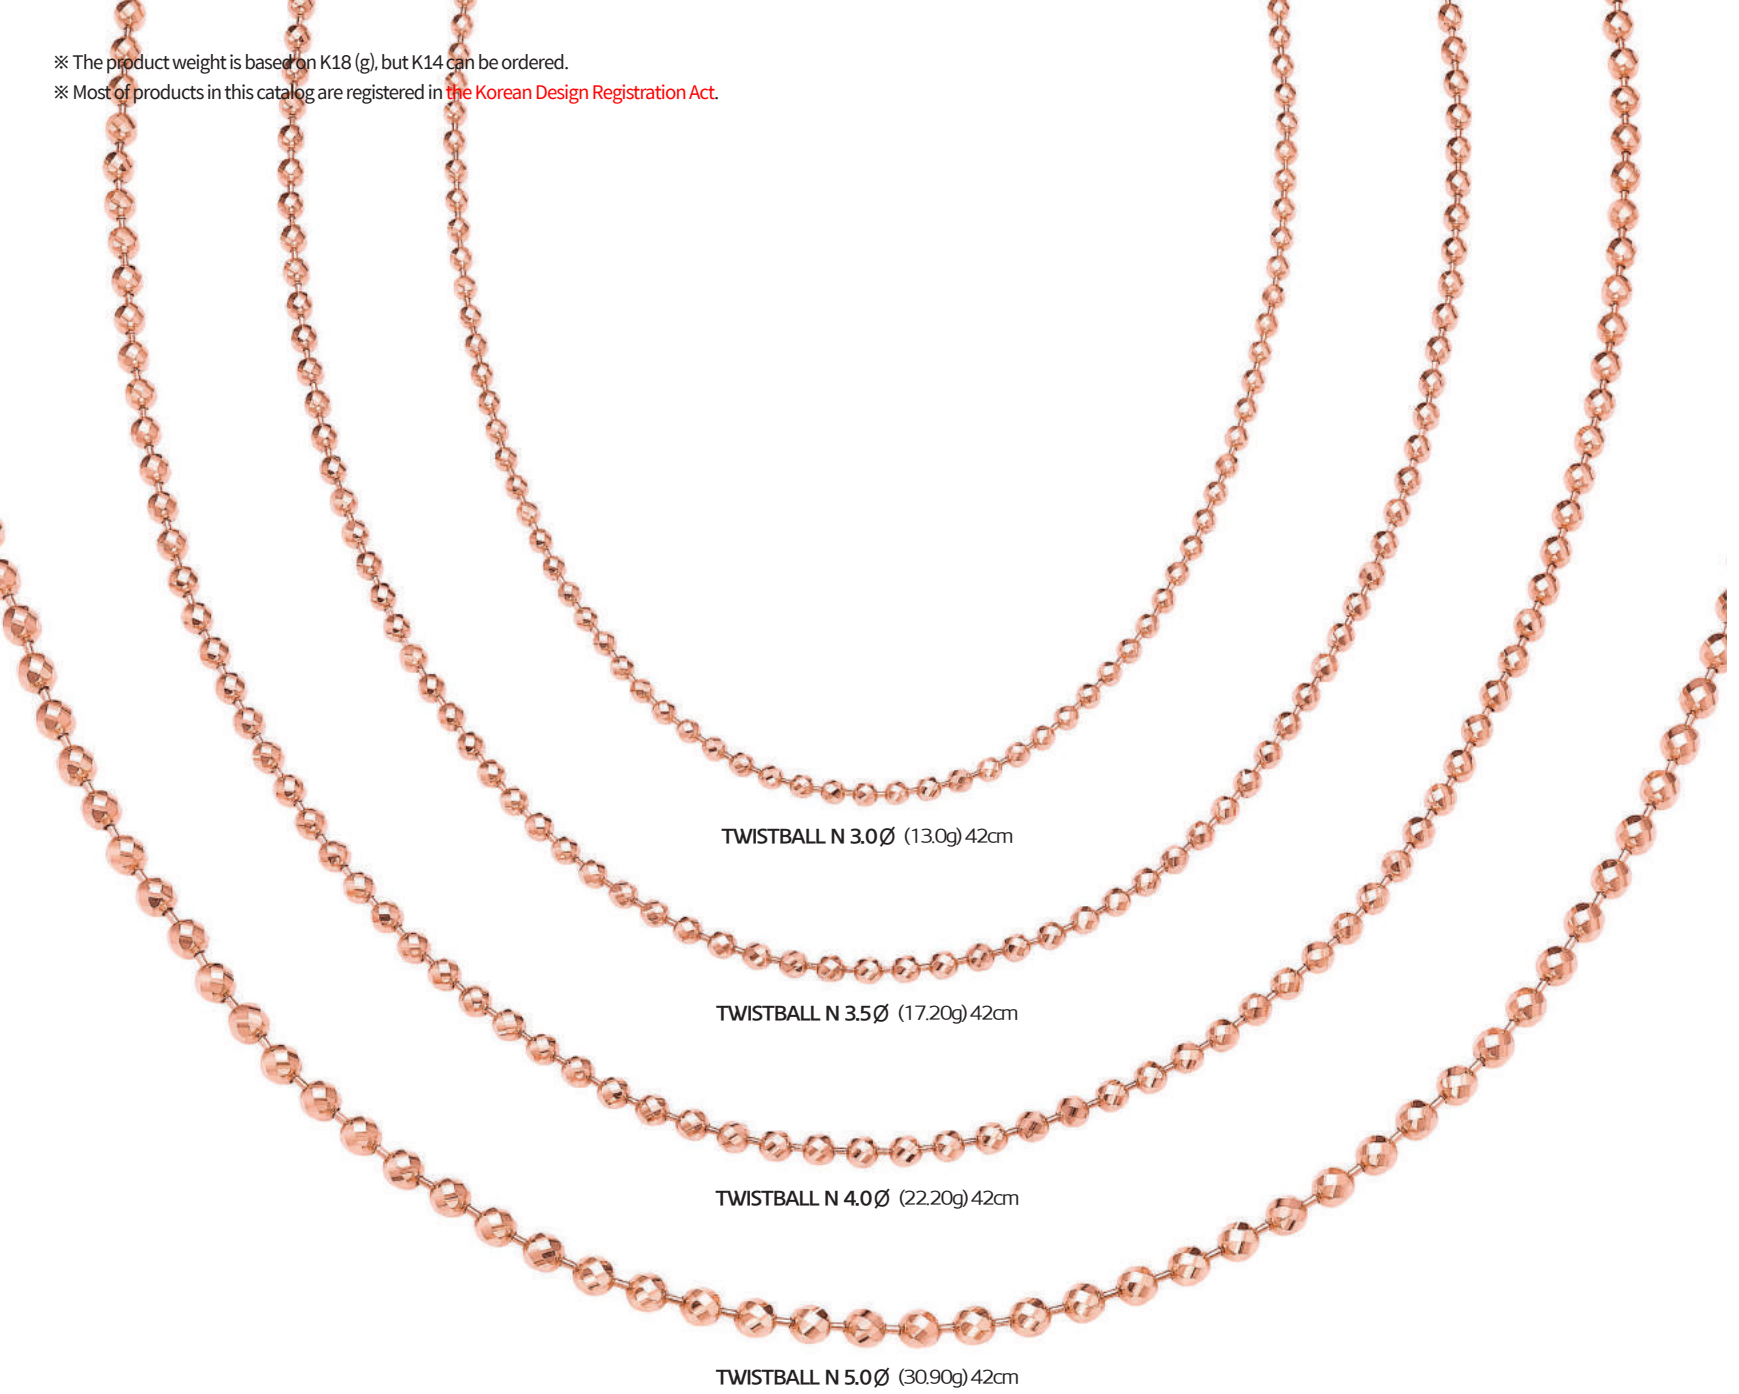

※ The product weight is based on K18 (g), but K14 can be ordered.

※ Most of products in this catalog are registered in the [Korean Design Registration Act](#).

TWISTBALL N 3.0Ø (13.0g) 42cm

TWISTBALL N 3.5Ø (17.20g) 42cm

TWISTBALL N 4.0Ø (22.20g) 42cm

TWISTBALL N 5.0Ø (30.90g) 42cm