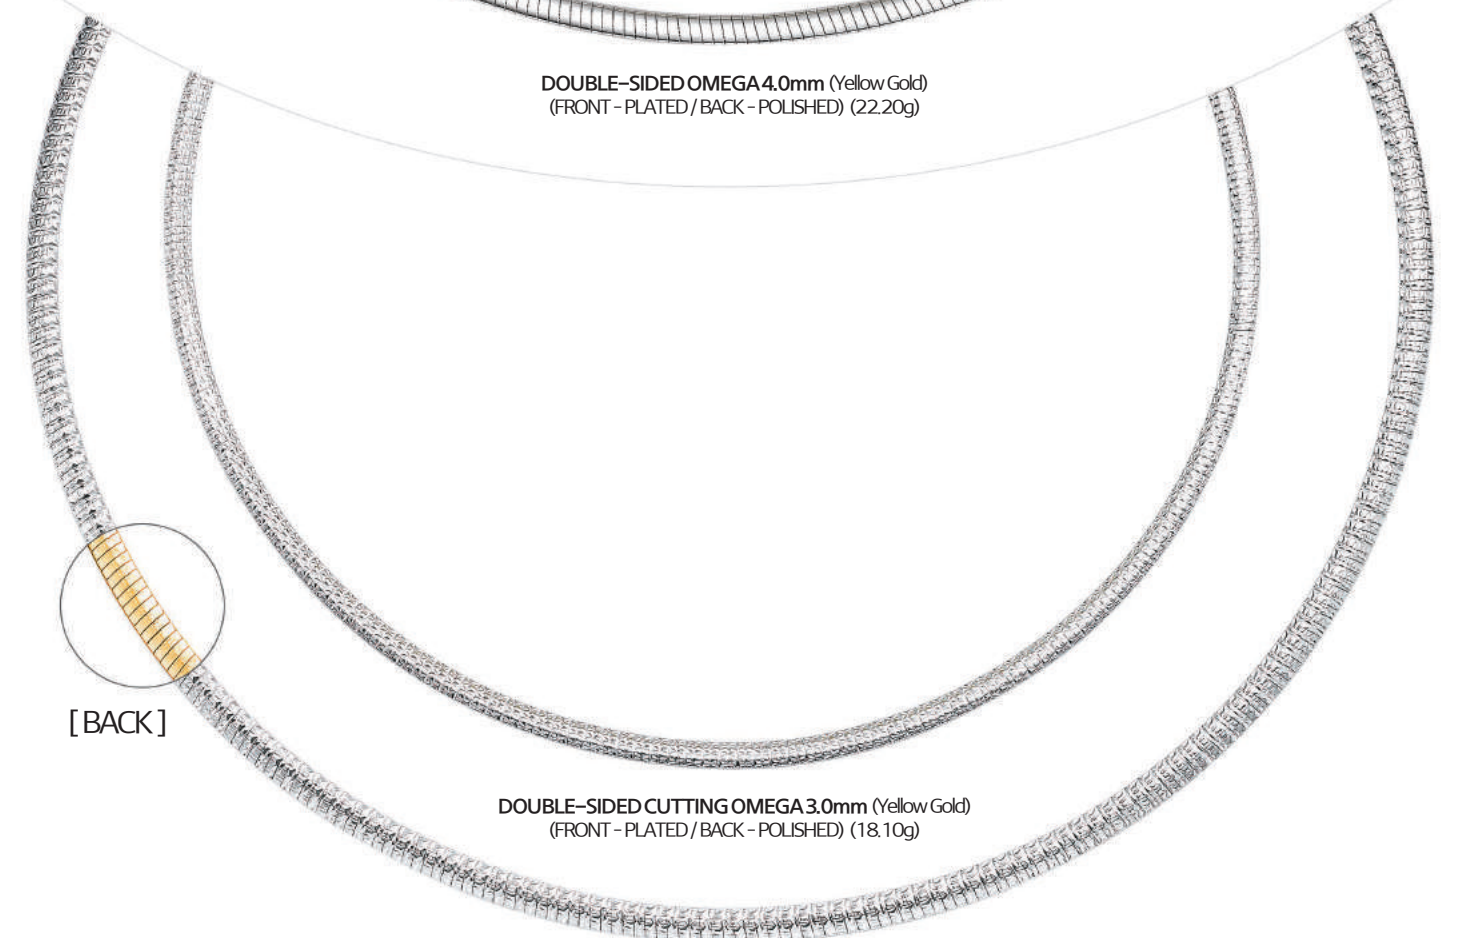

[BACK]

DOUBLE-SIDED CUTTING OMEGA 3.0mm (Yellow Gold)
(FRONT - PLATED / BACK - POLISHED) (18.10g)

DOUBLE-SIDED CUTTING OMEGA 4.0mm (Yellow Gold)
(FRONT - PLATED / BACK - POLISHED) (20.60g)

<THE WHITE PART IS GOLD-PLATED.>