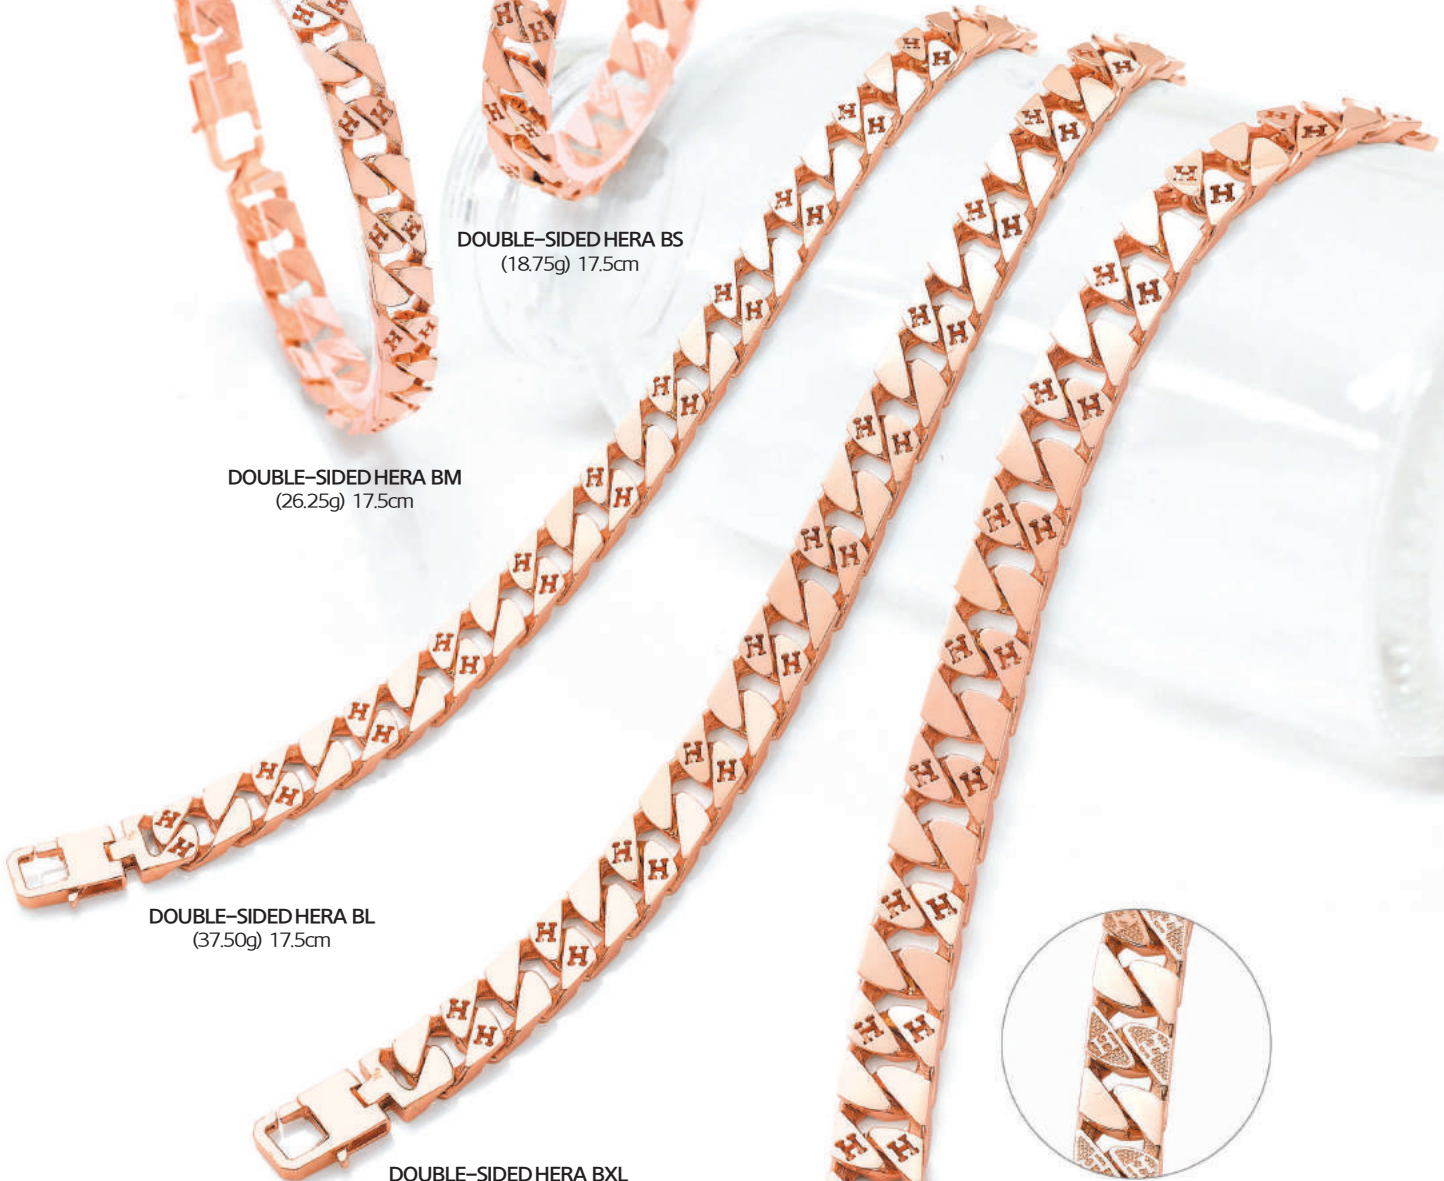

4080 BM
(26.25g) 17.5cm

4080 BL
(37.50g) 17.5cm

4080 BS
(18.75g) 17.5cm

4080 BXL
(52.0g) 17.5cm

4080 B2XL
(70.0g) 17.5cm

DOUBLE-SIDED HERA BS
(18.75g) 17.5cm

DOUBLE-SIDED HERA BM
(26.25g) 17.5cm

DOUBLE-SIDED HERA BL
(37.50g) 17.5cm