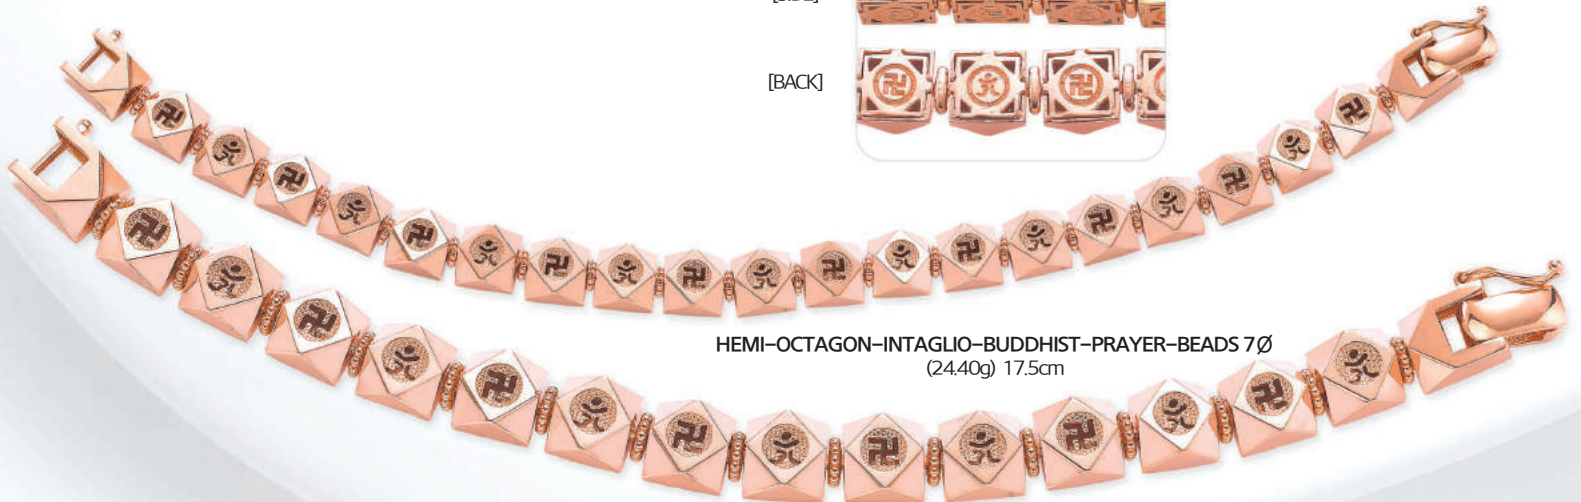

[SIDE]

[BACK]

HEMISPHERE-BUDDHIST-PRAYER-BEADS 10Ø
(40.50g) 17.5cm

[SIDE]

[BACK]

HEMI-OCTAGON-INTAGLIO-BUDDHIST-PRAYER-BEADS 7Ø
(24.40g) 17.5cm

HEMI-OCTAGON-INTAGLIO-BUDDHIST-PRAYER-BEADS 10Ø
(55.00g) 17.5cm