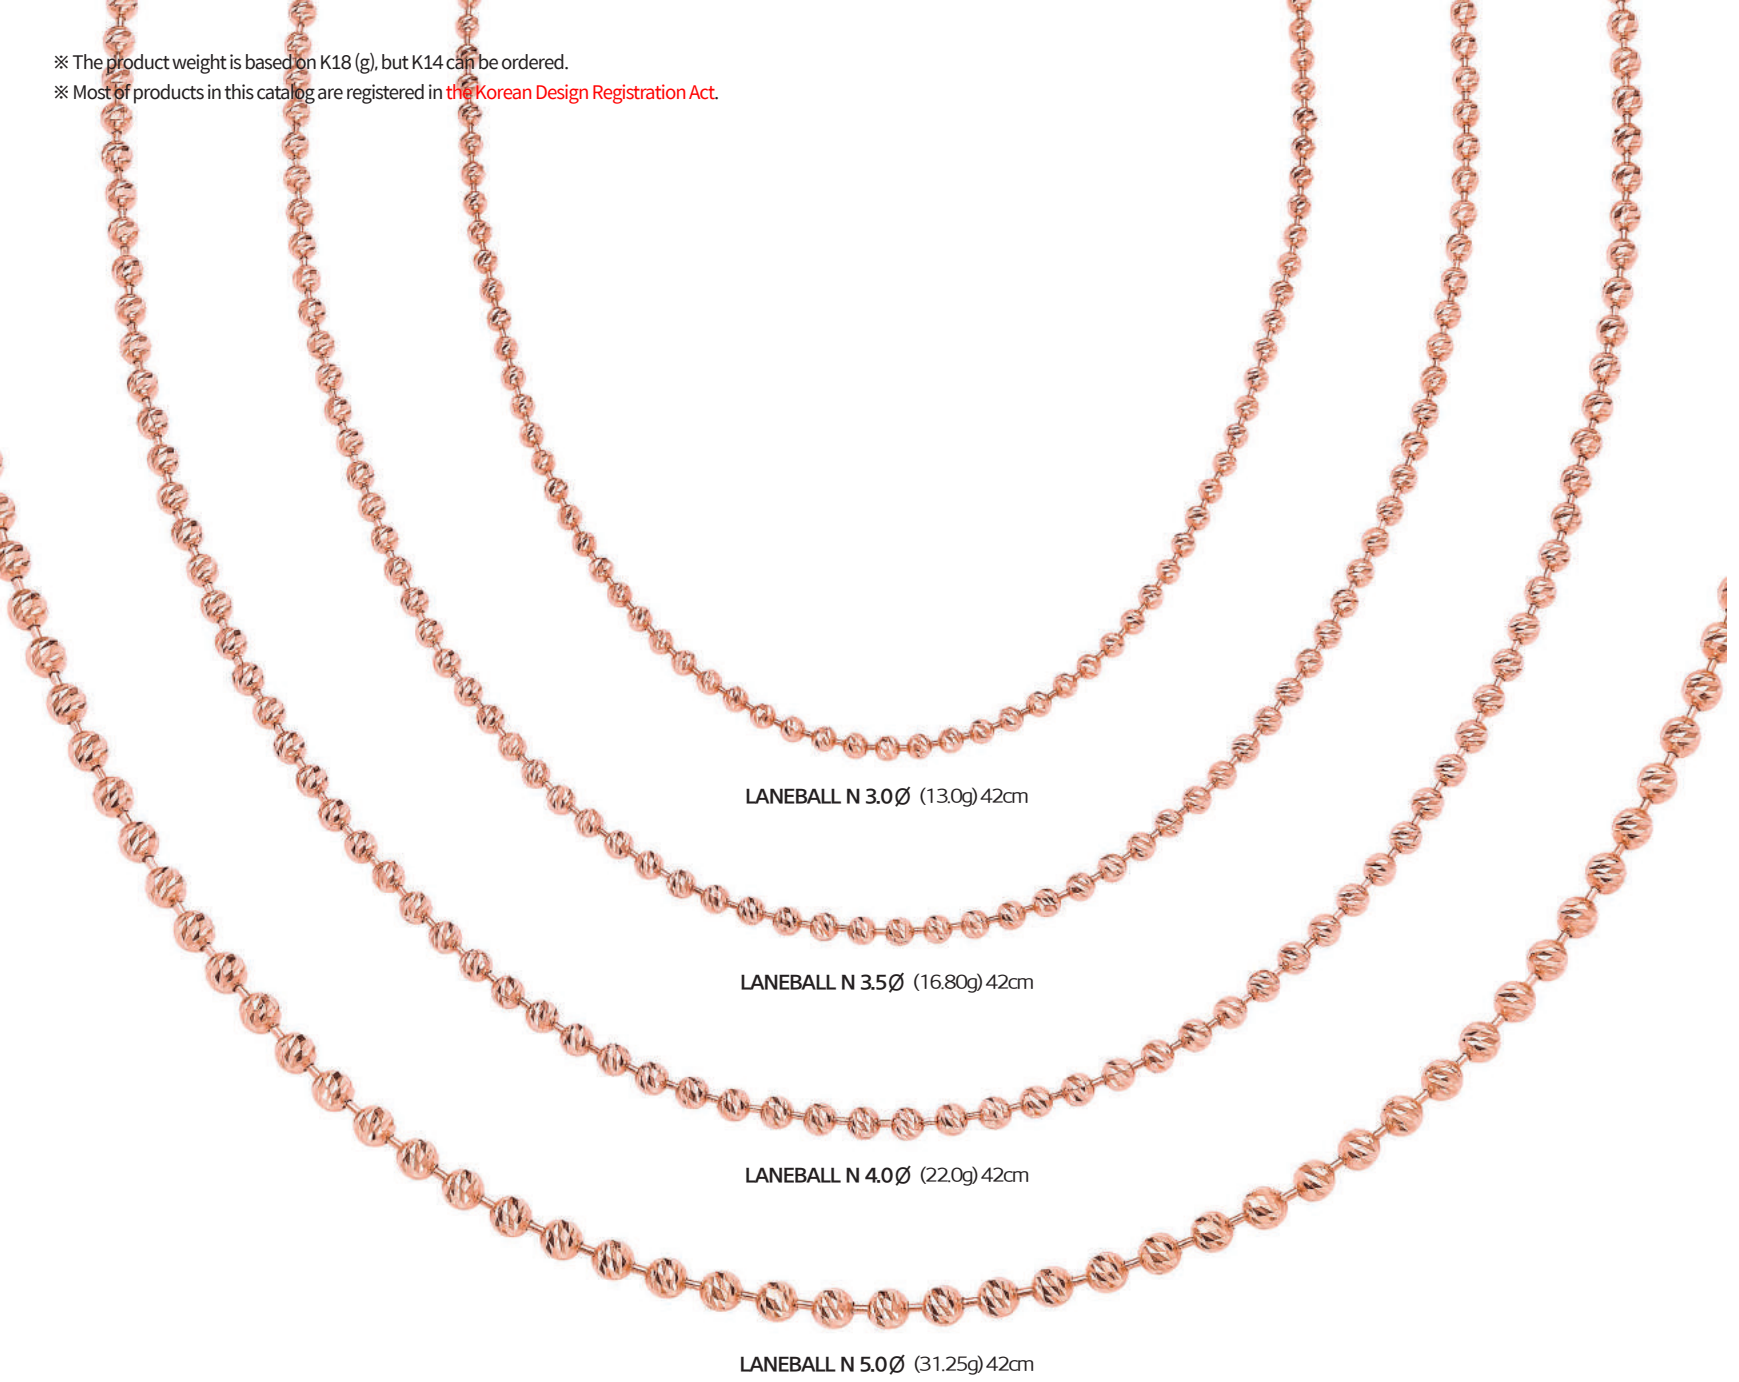

※ The product weight is based on K18 (g), but K14 can be ordered.

※ Most of products in this catalog are registered in the [Korean Design Registration Act](#).

LANEBALL N 3.0Ø (13.0g) 42cm

LANEBALL N 3.5Ø (16.80g) 42cm

LANEBALL N 4.0Ø (22.0g) 42cm

LANEBALL N 5.0Ø (31.25g) 42cm