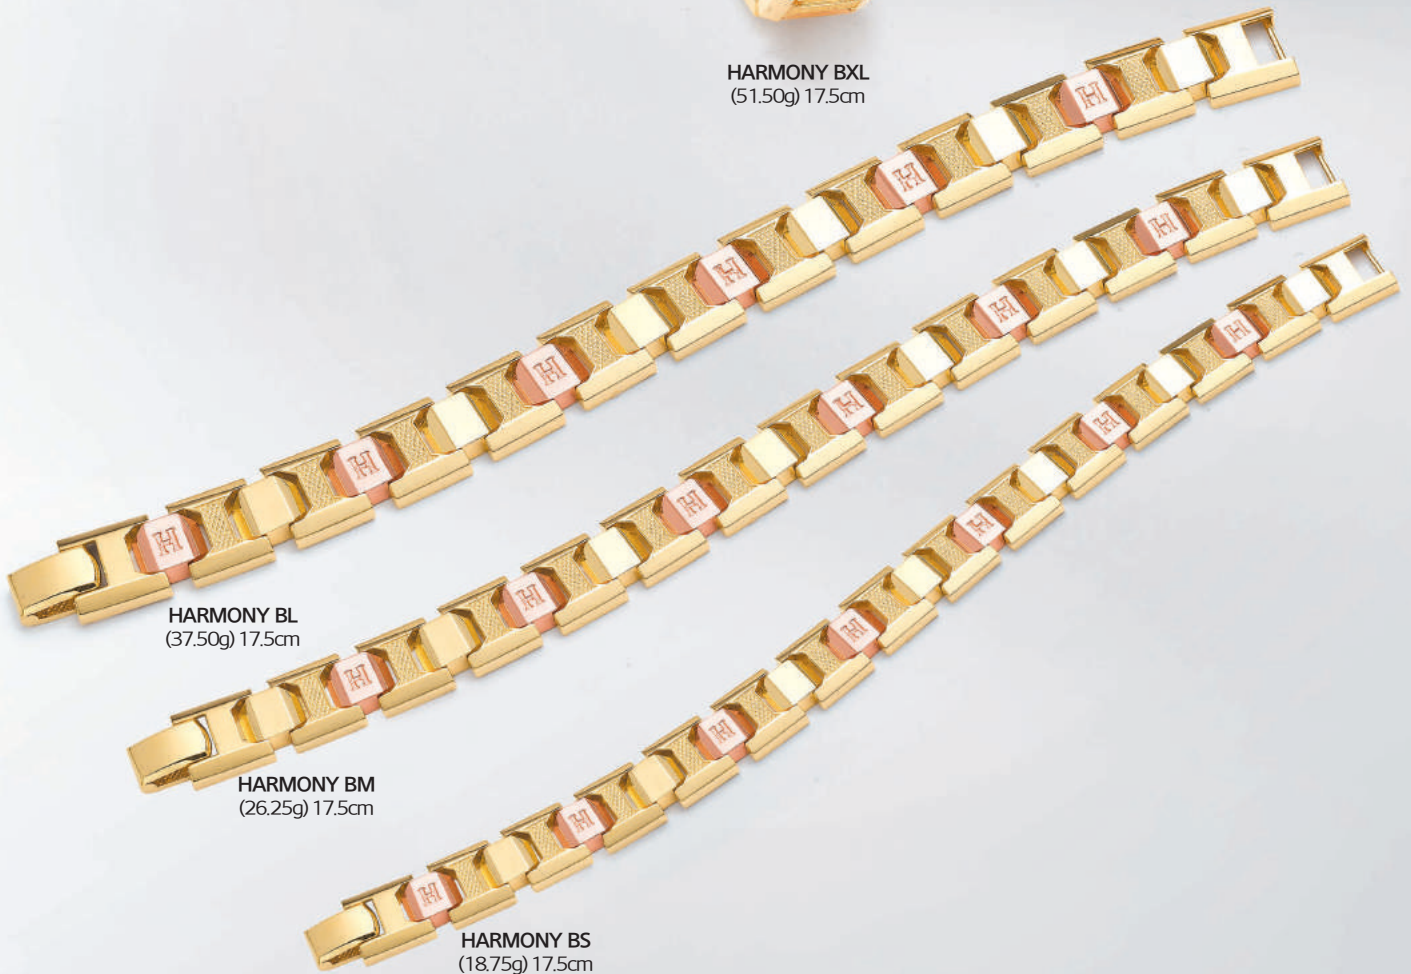

BR 10
(OCTAGON 8Ø + SPHERE 10Ø)
(36.50g) 17.5cm

BR 20
(OCTAGON 7Ø + LANEBALL 5Ø)
(29.00g) 17.5cm

BR 30
(OCTAGON 8Ø + LANEBALL 10Ø)
(37.00g) 17.5cm

BR 40
(OCTAGON 8Ø + LANEBALL 10Ø)
(40.90g) 17.5cm

HARMONY B2XL
(68.50g) 17.5cm

HARMONY BXL
(51.50g) 17.5cm

HARMONY BL
(37.50g) 17.5cm

HARMONY BM
(26.25g) 17.5cm

HARMONY BS
(18.75g) 17.5cm

※ The product weight is based on K18 (g), but K14 can be ordered.

※ Most of products in this catalog are registered in the Korean Design Registration Act.