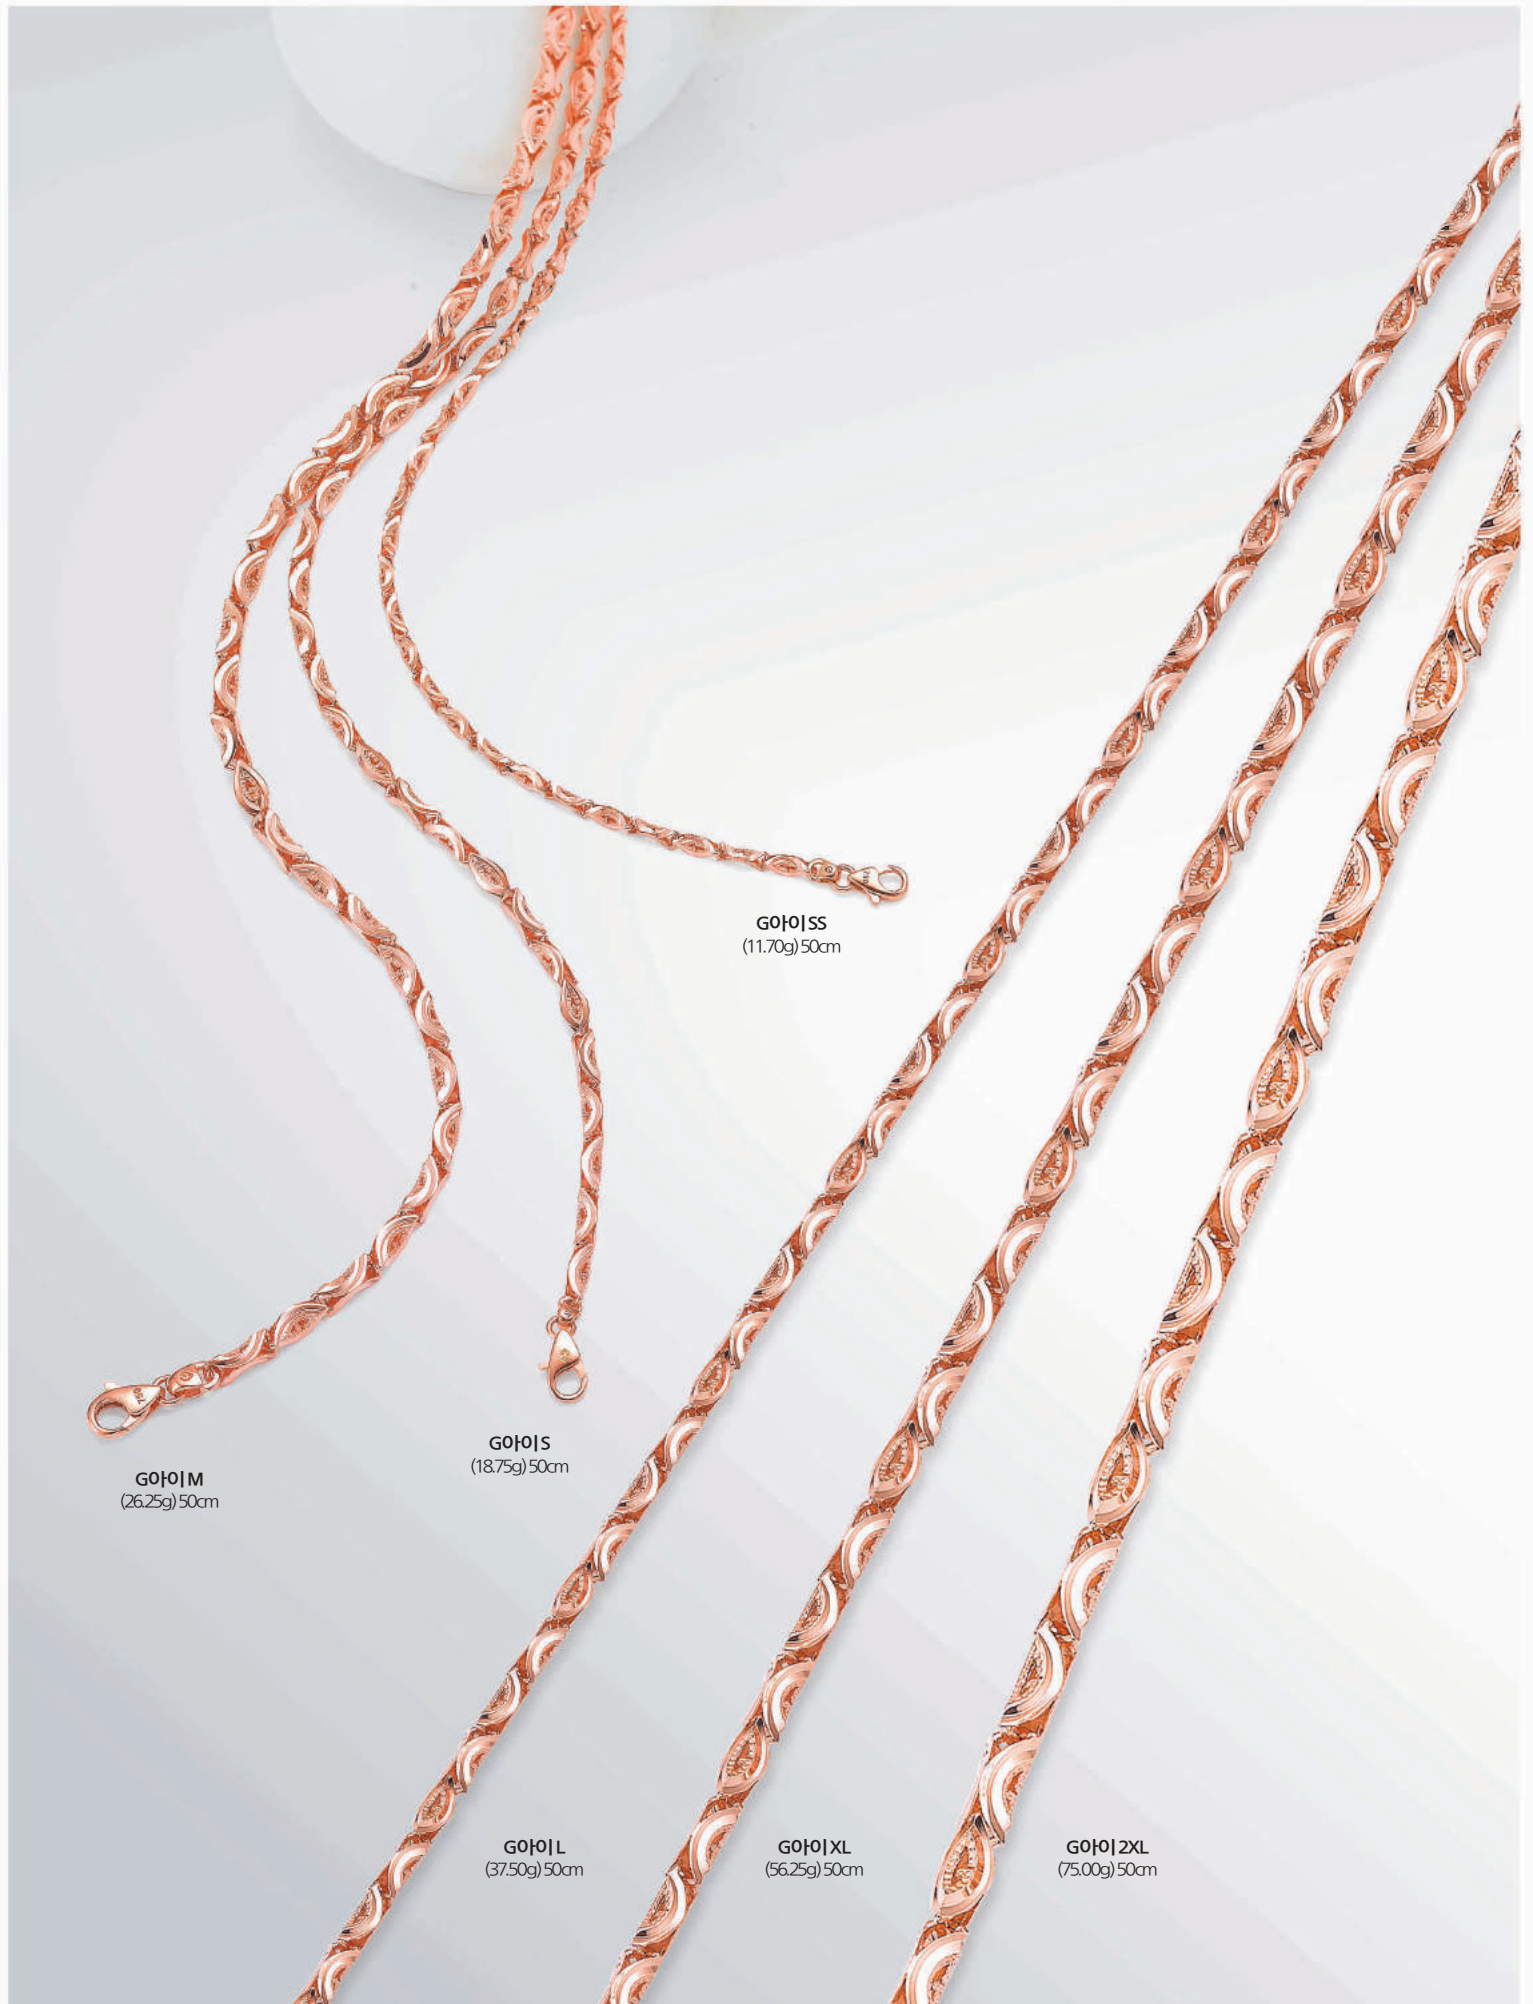

골드피쉬S
(16.0g) 50cm

골드피쉬M
(19.0g) 50cm

골드피쉬L
(26.50g) 50cm

골드피쉬XL
(37.50g) 50cm

골드피쉬2XL
(56.0g) 50cm

추억콤비켓SS
(13.50g) 50cm

추억콤비켓S
(21.24g) 50cm

추억콤비켓M
(27.50g) 50cm

추억콤비켓L
(37.50g) 50cm

추억콤비켓XL
(48.50g) 50cm

추억콤비켓2XL
(75.0g) 50cm

※ K18(g) 중량 기준이며, K14 주문 가능합니다.

※ 본 카탈로그에 수록된 다수의 제품은 [디자인 등록법]에 등록된 제품입니다.

G0아이SS
(11.70g) 50cm

G0아이M
(26.25g) 50cm

G0아이S
(18.75g) 50cm

G0아이L
(37.50g) 50cm

G0아이XL
(56.25g) 50cm

G0아이2XL
(75.00g) 50cm